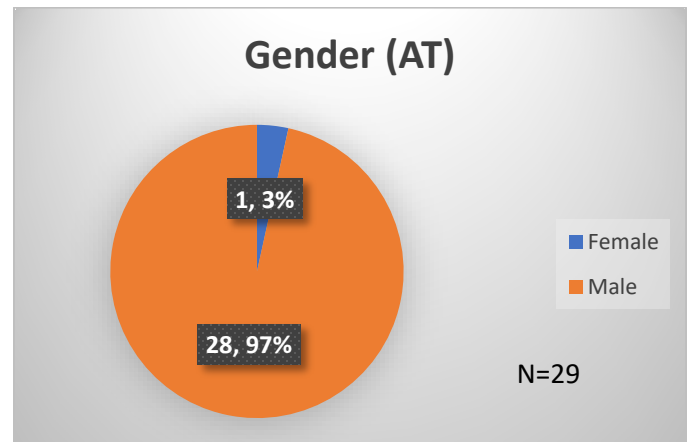

Daily Data Dashboard – April 5, 2024

Demographics for JTDC Population

Friday Morning Midnight Count

Total # of probation Involved youth¹: 1,317

¹ Probation Active: Any youth who is pending sentencing with an active social history, has been formally placed on probation or supervision with Cook County Juvenile Probation on the date of the report.

*Age, Gender and Race for Criminal Court population (N=2) is not represented in this report.

Daily Data Dashboard – April 5, 2024
Demographics for JTDC Population
Friday Morning Midnight Count