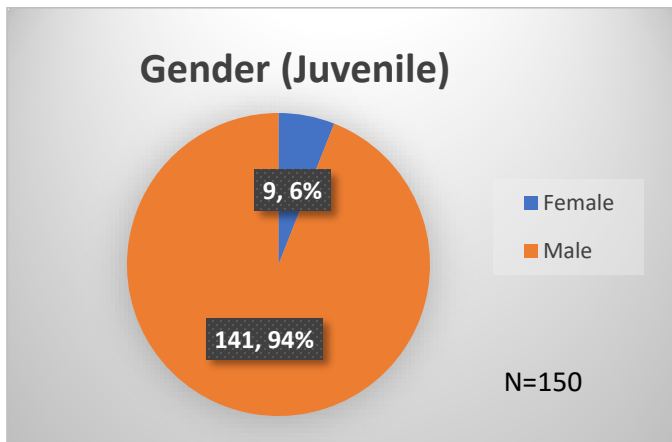

Daily Data Dashboard – April 5, 2024

Demographics for JTDC Population

Friday Morning Midnight Count

Total # of probation Involved youth¹: 1,317

¹ Probation Active: Any youth who is pending sentencing with an active social history, has been formally placed on probation or supervision with Cook County Juvenile Probation on the date of the report.

*Age, Gender and Race for Criminal Court population (N=2) is not represented in this report.

Daily Data Dashboard – April 5, 2024
Demographics for JTDC Population
Friday Morning Midnight Count