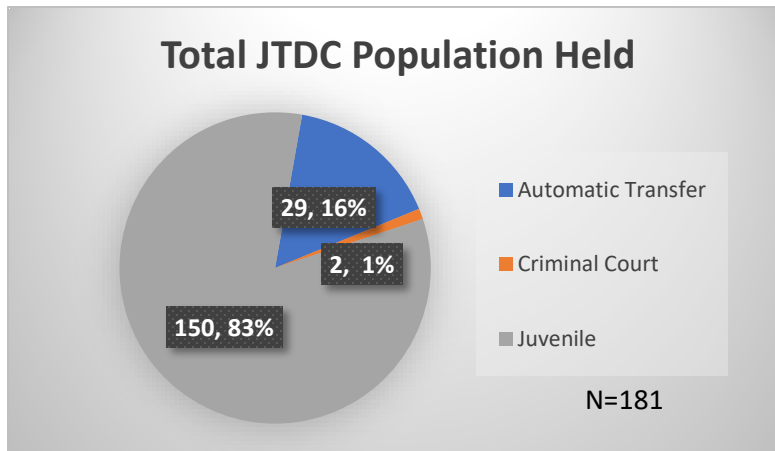

Daily Data Dashboard – April 5, 2024

Demographics for JTDC Population

Friday Morning Midnight Count

Total # of probation Involved youth¹: 1,317

¹ Probation Active: Any youth who is pending sentencing with an active social history, has been formally placed on probation or supervision with Cook County Juvenile Probation on the date of the report.

*Age, Gender and Race for Criminal Court population (N=2) is not represented in this report.

Daily Data Dashboard – April 5, 2024
Demographics for JTDC Population
Friday Morning Midnight Count