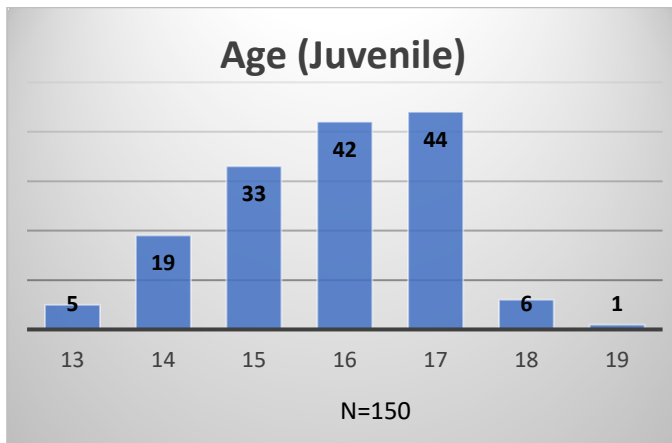

Daily Data Dashboard – April 5, 2024

Demographics for JTDC Population

Friday Morning Midnight Count

Total # of probation Involved youth¹: 1,317

¹ Probation Active: Any youth who is pending sentencing with an active social history, has been formally placed on probation or supervision with Cook County Juvenile Probation on the date of the report.

*Age, Gender and Race for Criminal Court population (N=2) is not represented in this report.

Daily Data Dashboard – April 5, 2024
Demographics for JTDC Population
Friday Morning Midnight Count