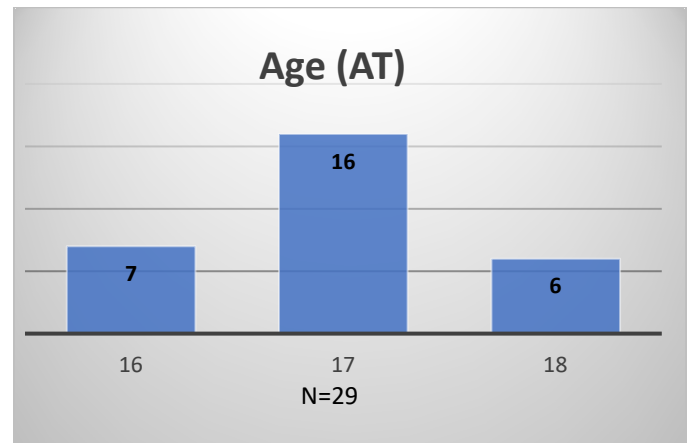

Daily Data Dashboard – April 5, 2024

Demographics for JTDC Population

Friday Morning Midnight Count

Total # of probation Involved youth¹: 1,317

¹ Probation Active: Any youth who is pending sentencing with an active social history, has been formally placed on probation or supervision with Cook County Juvenile Probation on the date of the report.

*Age, Gender and Race for Criminal Court population (N=2) is not represented in this report.

Daily Data Dashboard – April 5, 2024
Demographics for JTDC Population
Friday Morning Midnight Count